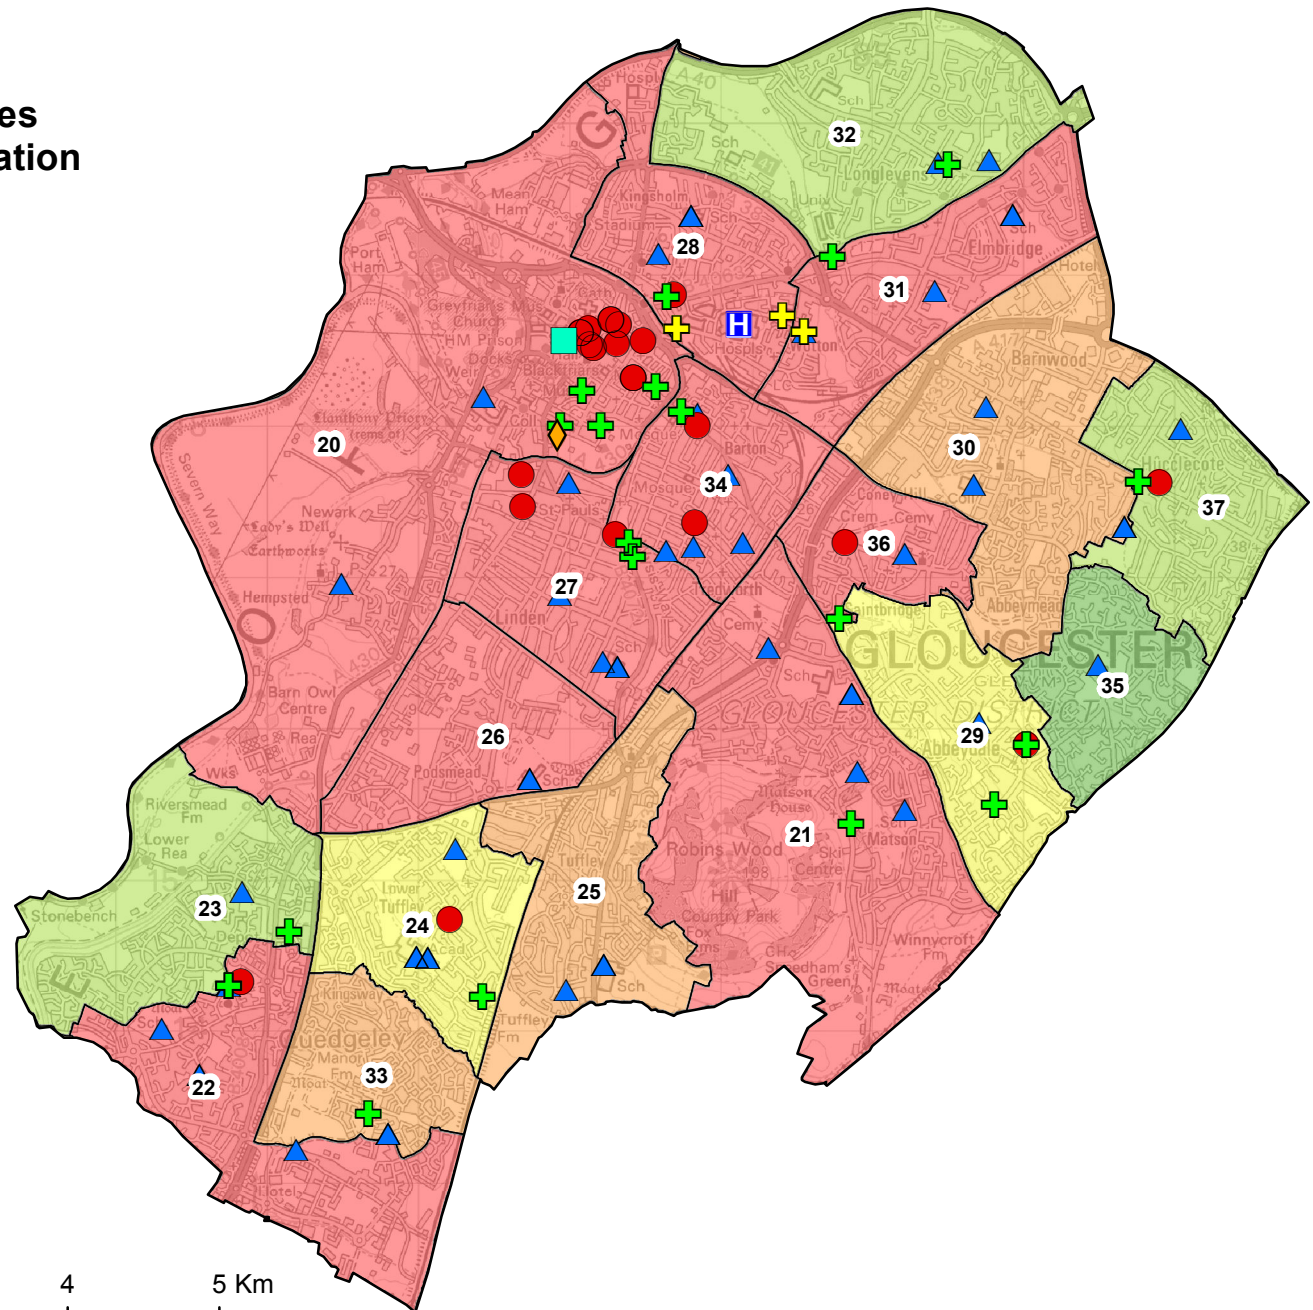

Gloucester City Crime Rates 2017/18

ID	Ward Name
20	Westgate Ward
21	Matson & Robinswood Ward
22	Quedgeley Fieldcourt Ward
23	Quedgeley Severn Vale Ward
24	Grange Ward
25	Tuffley Ward
26	Podsmead Ward
27	Moreland Ward
28	Kingsholm & Wotton Ward
29	Abbeydale Ward
30	Barnwood Ward
31	Elmbridge Ward
32	Longlevens Ward
33	Kingsway Ward
34	Barton & Tredworth Ward
35	Abbeymead Ward
36	Coney Hill Ward
37	Hucclecote Ward (GL)

Ward Crime Rates per 1,000 population

County rates classified by Quintiles

Gambling Premises: Key Risks

- Gambling Premises
- Ⓜ A&E and MIU
- ⊕ Mental Health Service
- ⊕ GP Surgery
- Drug & Alcohol Service
- ◇ Job Centre
- ▲ School/College